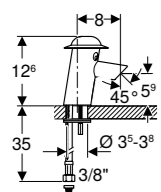

CLOSETZITTING TURTLE

Standaard bevestiging softclose, wit
Standaard bevestiging softclose, rood
Standaard bevestiging softclose, geel
Standaard bevestiging softclose, groen

CLOSETZITTING TURTLE, ZONDER DEKSEL

Standaard bevestiging, wit
Standaard bevestiging, rood
Standaard bevestiging, geel
Standaard bevestiging, groen

S8H51111000G
S8H51111200G
S8H51111150G
S8H51111450G

S8H51112000G
S8H51112200G
S8H51112150G
S8H51112450G

KINDERKRAAN
Infrarood, batterij

S8HT1MKK001G

KINDERKRAAN
Handbediening

S8HT1LKK001G

KINDERBAD VARICOR
Varicor, wit
Inclusief afvoerplug en overlooppijp

S8VR1009000G

KINDERBAD VARICOR
Varicor, wit
Inclusief afvoerplug en overlooppijp

S8VR1010000G

KLEUREN GEBERIT 300 KIDS CLOSETZITTINGEN

Wit Rood Geel Groen

KLEUREN GEBERIT 300 KIDS AFDEKPLATEN KINDERSPEELWASTAFELS

Blauw Rood