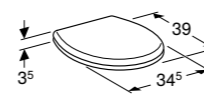

CLOSETZITTING
Wit
Rood

S8H51102000G
S8H51102020G